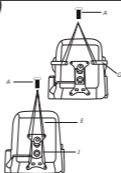

The information and product specifications are subject to change without notice.

Any repairs should only be done by qualified XZEAL® personnel.

Assemble your chair in 6 steps:

1

Insert the wheels into the star base, and then place the gas piston along with the piston cover.

2

Screw the base under the seat and the armrests to the sides of the chair. Note: Make sure to screw the components according to the image.

3

Insert the seat onto the piston and press firmly.

4

Screw the plastic side parts to cover the metal mechanism.