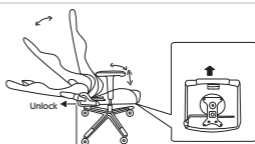

2

Screw the base under the seat and the armrests to the sides of the chair. Note: Make sure to screw the components according to the image.

3

Insert the seat onto the piston and press firmly.

4

Screw the plastic side parts to cover the metal mechanism.

6v

Connect the cable for the RGB lights to a power bank [not included], then, choose the color or mode you prefer using the included remote control.

5

Screw the parts to attach the backrest of the chair to the seat.

Adjust handle to lock in, unlock by pulling out.

¡MUCHAS GRACIAS POR TU COMPRA!

Gracias por elegir la silla XZ15
Bienvenido a la familia XZEAL

1
AÑO
GARANTÍA

XZEAL
REAL GAMERS

STYLOS TECH MÉXICO S. DE R.L. DE C.V.
Carretera La Venta-Nextipac km 3.3 #2845 Int. 70,
Col. Nextipac, Zapopan, Jalisco, México. C.P. 45220.
RFC: STM1207042M6.
www.xzeal.mx