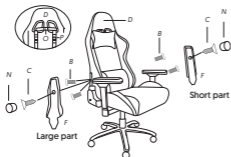

Connect the cable for the RGB lights to a power bank [not included], then, choose the color or mode you prefer using the included remote control.

5

Screw the parts to attach the backrest of the chair to the seat.