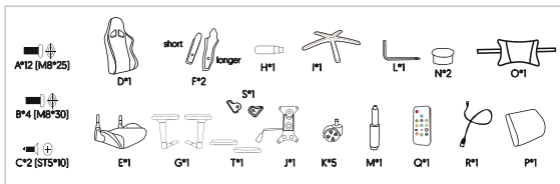

CONTENIDO:

INTRODUCCIÓN:

Xzeal® te agradece la compra de tu nueva silla gamer; esperamos que la disfrutes. La silla XZ15 está diseñada para brindar comodidad y una gran ergonomía.

Este manual contiene medidas de seguridad e información sobre el uso correcto del producto. Para evitar accidentes, te recomendamos leer este manual del usuario para disfrutar del producto de manera segura y con los mejores ajustes preestablecidos.

- Las imágenes en este manual son solo con fines ilustrativos.

CUIDADO, MANTENIMIENTO Y SEGURIDAD:

- No expongas tu silla a golpes o caídas.
- No uses productos de limpieza corrosivos o abrasivos.
- No sentarse en el borde de la silla.
- No subir los pies a la silla.
- No inclinarse estando sentada.
- No mecerse en la silla
- Evitar sentarse 2 personas al mismo tiempo.
- Asegúrate de que la power bank (no incluida) utilizada esté conectada correctamente.
- Utiliza los cubre reposabrazos para evitar manchas(T).

La información y especificaciones del producto está sujeta a cambios sin previo aviso.

Cualquier reparación debe ser realizada únicamente por personal calificado de XZEAL®.