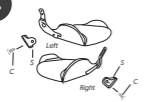

The information and product specifications are subject to change without notice.

Any repairs should only be done by qualified XZEAL® personnel.

Assemble your chair in 6 steps:

1

Insert the wheels into the star base, and then place the gas piston along with the piston cover.

2

Screw the base under the seat and the armrests to the sides of the chair. Note: Make sure to screw the components according to the image.

3

Insert the seat onto the piston and press firmly.

4

Screw the plastic side parts to cover the metal mechanism.

6v

Connect the cable for the RGB lights to a power bank [not included], then, choose the color or mode you prefer using the included remote control.

5

Screw the parts to attach the backrest of the chair to the seat.